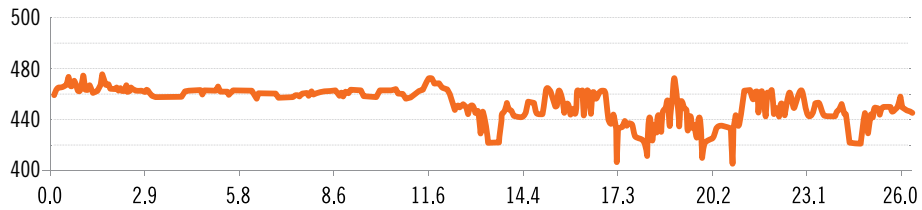

MARATHON ELEVATION

START ELEVATION	MAX ELEVATION	GAIN
450 ft	475 ft	

miniMARATHON ELEVATION

START ELEVATION	MAX ELEVATION	GAIN
450 ft	475 ft	