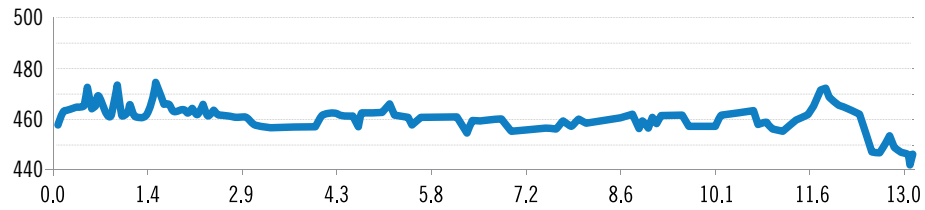

MARATHON ELEVATION

START ELEVATION	MAX ELEVATION	GAIN
450 ft	475 ft	

miniMARATHON ELEVATION

START ELEVATION	MAX ELEVATION	GAIN
450 ft	475 ft	