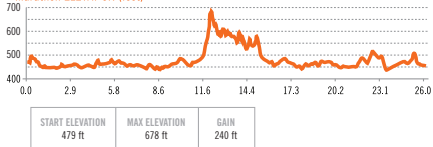

Runners' Reunite

2015 Water Stop Locations

Marathon ELEVATION (feet)