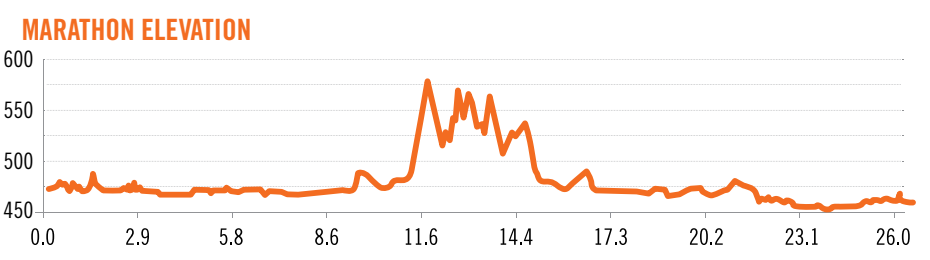

2024 GE APPLIANCES mini & MARATHON KENTUCKY DERBY FESTIVAL

- MARATHON ROUTE 26.2
- miniMARATHON ROUTE 13.1
- MEDICAL
- WATER STOPS
- RELAY EXCHANGE POINTS
- POWERADE STOP

START ELEVATION	MAX ELEVATION	GAIN
462 ft	588 ft	478 ft

START ELEVATION	MAX ELEVATION	GAIN
462 ft	478 ft	111 ft