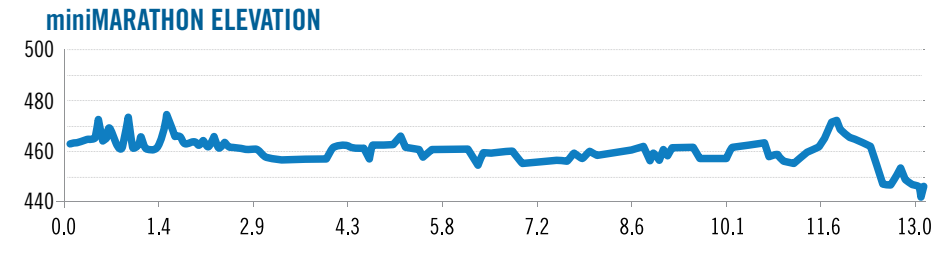

2024 GE APPLIANCES mini & MARATHON KENTUCKY DERBY FESTIVAL

- MARATHON ROUTE 26.2
- miniMARATHON ROUTE 13.1
- MEDICAL
- WATER STOPS
- RELAY EXCHANGE POINTS
- POWERADE STOP

START ELEVATION	MAX ELEVATION	GAIN
462 ft	588 ft	478 ft

START ELEVATION	MAX ELEVATION	GAIN
462 ft	478 ft	111 ft